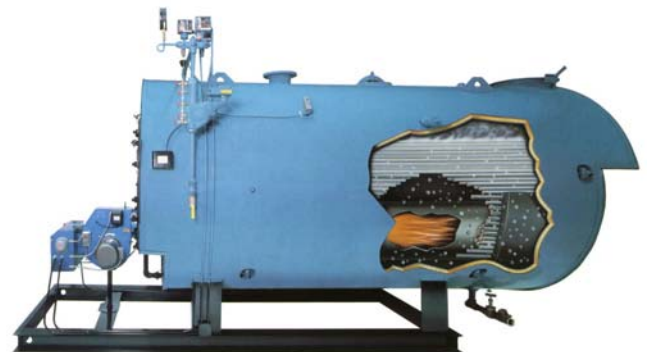

RECOMMENDED SPARE PARTS LIST

Burnham Boilers

- Washout Gaskets
- Hand Hole Gaskets
- Man Hole Gaskets
- LWCO Float Gaskets
- Rear Observation Port Glass
- Rear Observation Port Gasket
- Front Smoke Box Gasket
- Rear Smoke Box Gasket
- Rear Access Cover Gasket
- Gauge Glass
- Gauge Glass Gaskets