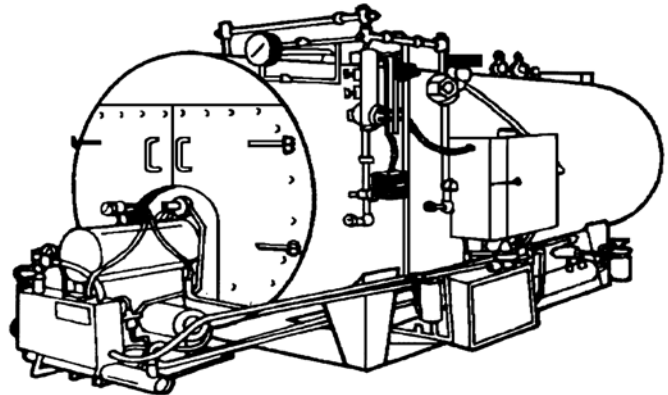

**Limited
Inventory**

Kewanee Boilers

- Washout Gaskets
- Hand Hole Gaskets
- Man Hole Gaskets
- LWCO Float Gasket
- Rear Observation Port Glass
- Rear Observation Port Gaskets
- Front Smoke Box Door Gasket
- Rear Smoke Box Gasket
- Rear Access Cover Gasket
- Gauge Glass
- Gauge Glass Gaskets

Kewanee Burners

- Oil Nozzle
- Oil Filters
- Oil Solenoid Valves
- Oil Pump
- Ignition Electrode
- Ignition Transformer
- Scanner Cell
- Ignition Cable Assembly
- Pilot Solenoid Valve
- Control Cabinet Lights
- Manual Potentiometer
- Blower Wheel
- Oil Metering Valve
- Fuel Change Over Switch